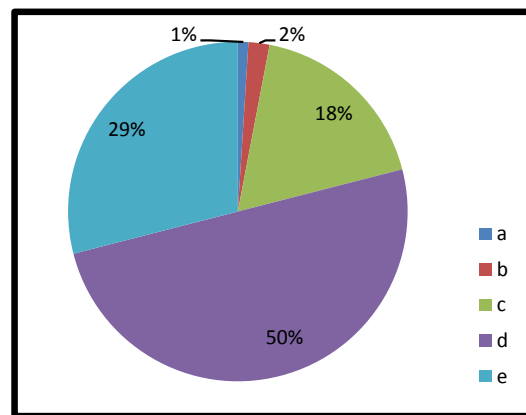

### PARENTS FEEDBACK FOR THE INSTITUTIONAL PERFORMANCE (2021-22)

#### 2. College integrates the activities related to students' development

- a. Strongly disagree b. Disagree  
c. Neutral d. Agree  
e. Strongly agree