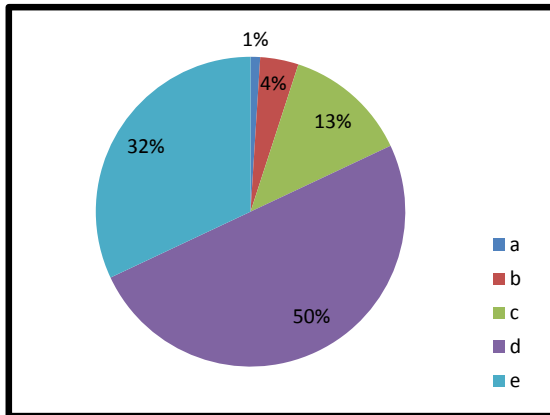

Kalaignar Karunanidhi Government Arts College for Women (A)

Re-Accredited by NAAC with B++ Grade, Affiliated to Bharathidasan University

Pudukkottai – 622 001, Tamil Nadu, India.

PARENTS FEEDBACK FOR THE INSTITUTIONAL PERFORMANCE (2021-22)

1. I am proud of the connection with my daughter's College

- a. Strongly disagree b. Disagree
  c. Neutral d. Agree
  e. Strongly agree